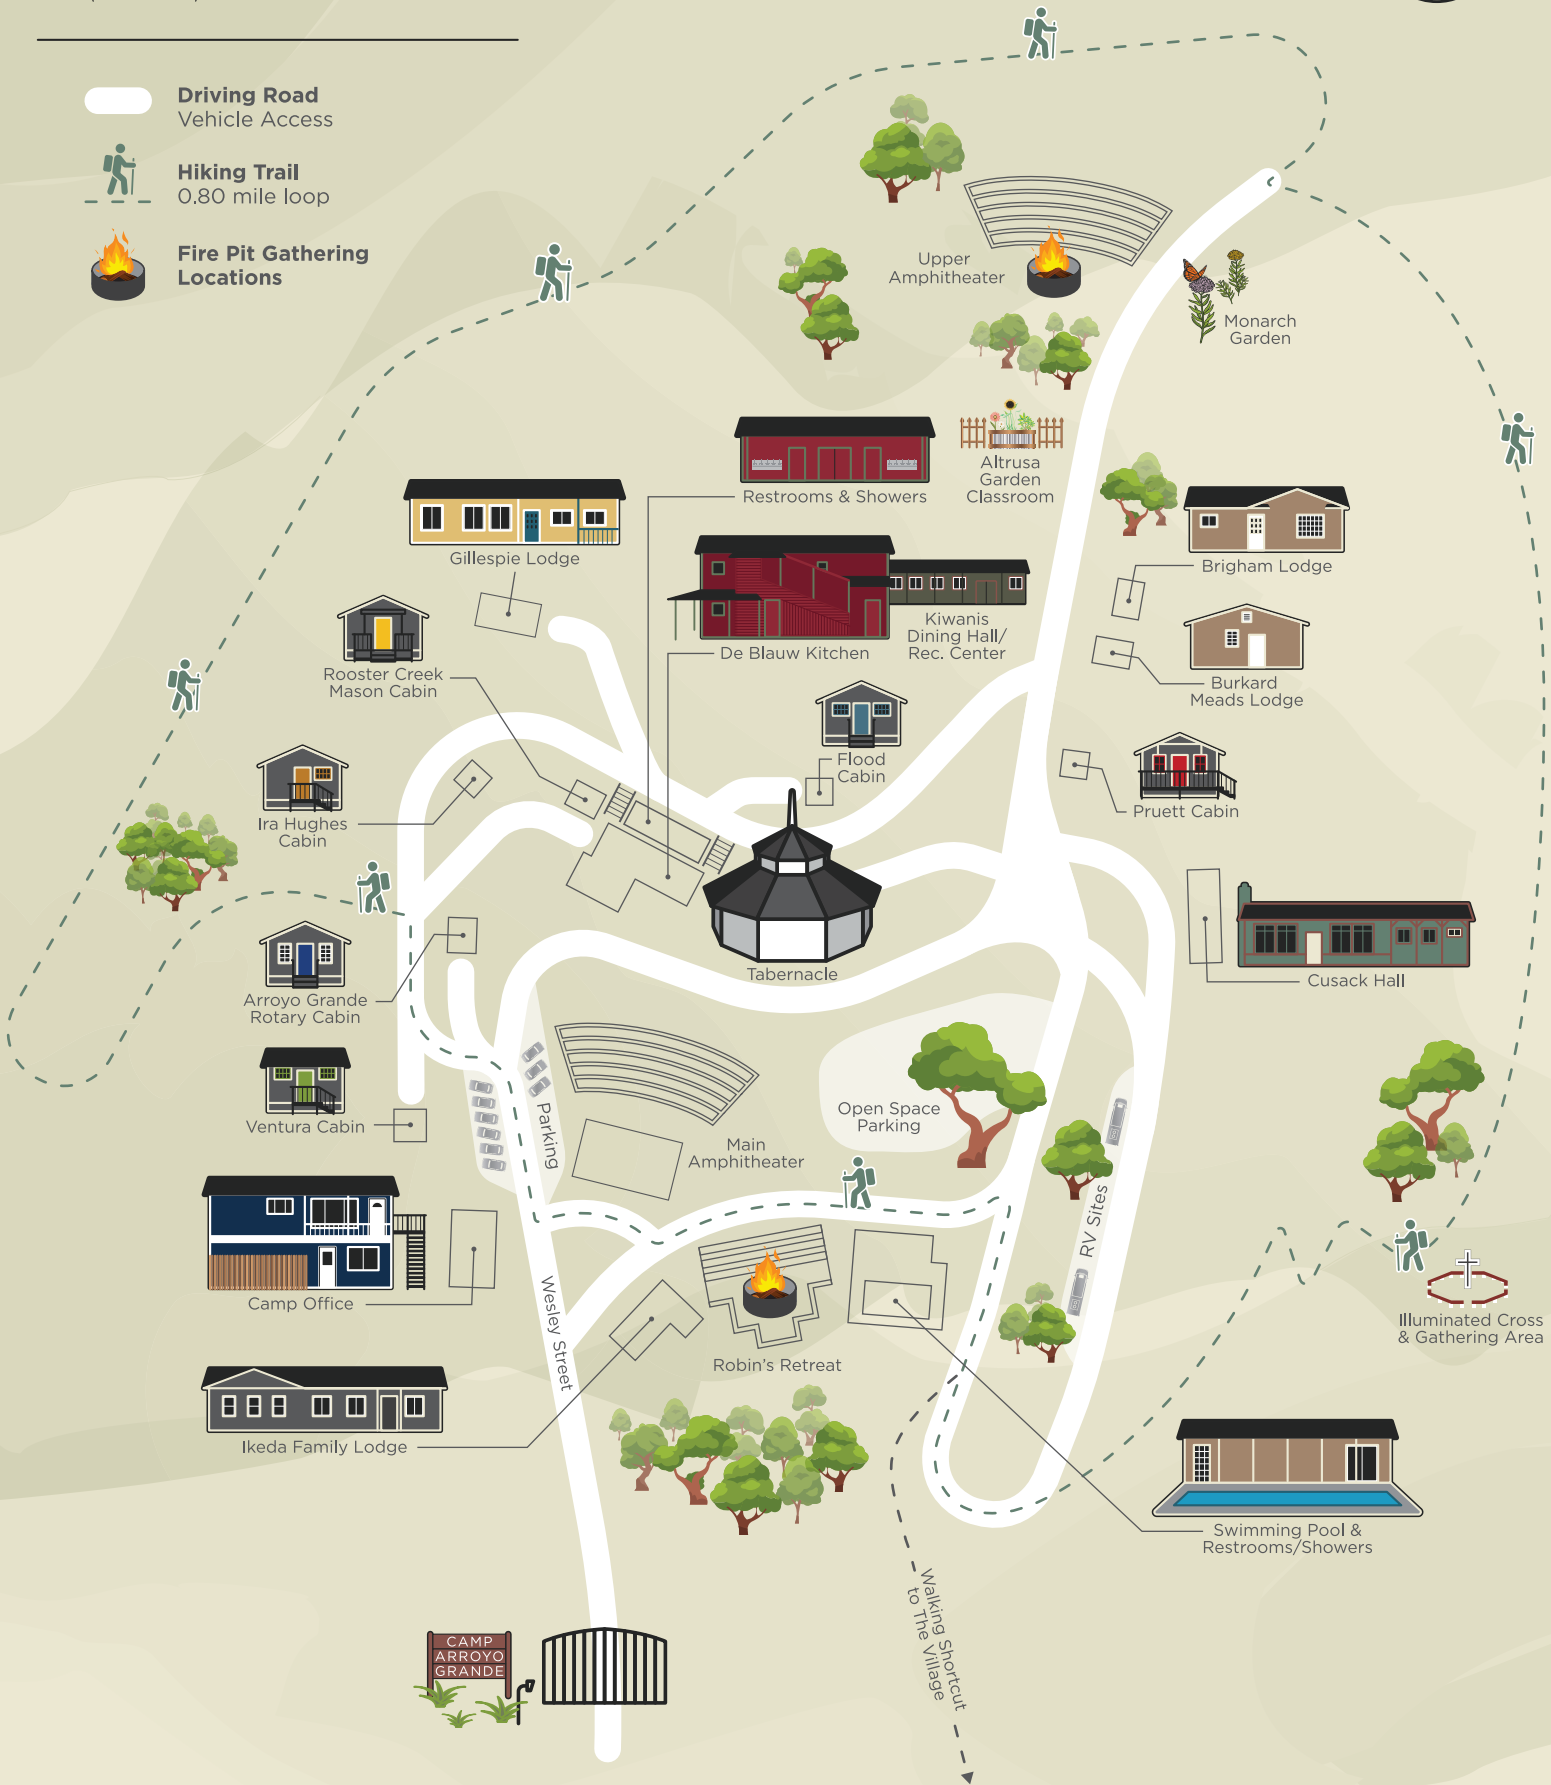

CAMP
ARROYO
GRANDE
EST. 1885

 **Driving Road**
Vehicle Access

 **Hiking Trail**
0.80 mile loop

 **Fire Pit Gathering Locations**

Walking Shortcut
to The Village

Wesley Street

RV Sites

Parking

Illuminated Cross & Gathering Area

Swimming Pool & Restrooms/Showers

Robin's Retreat

Main Amphitheater

Open Space Parking

Tabernacle

Cusack Hall

Pruett Cabin

Burkard Meads Lodge

Brigham Lodge

Altrusa Garden Classroom

Restrooms & Showers

De Blauw Kitchen

Flood Cabin

Rooster Creek Mason Cabin

Ira Hughes Cabin

Arroyo Grande Rotary Cabin

Ventura Cabin

Camp Office

Ikeda Family Lodge

Gillespie Lodge

Upper Amphitheater

Monarch Garden